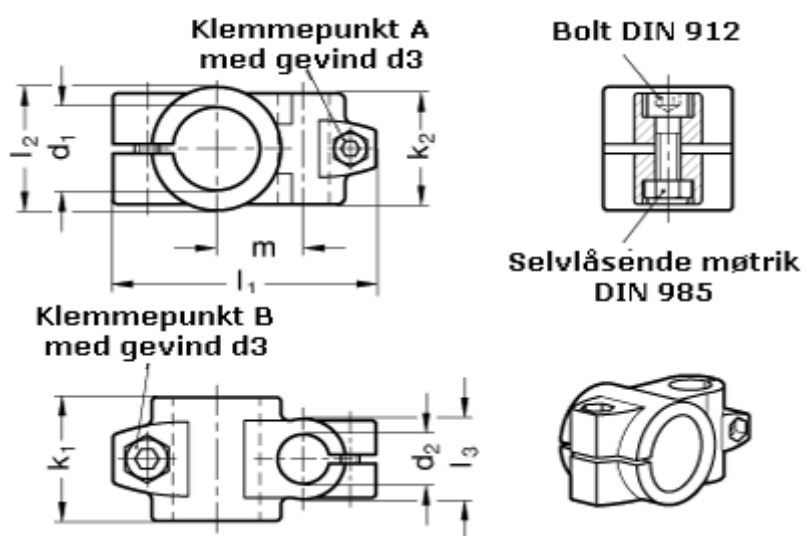

Article number: 20133B25B162BL

Description: E+G Two-way Connector
GN133-B25-B16-2-BL

Measures

Adjustable clamp lever for d3 = GN 911-M 8-32 have to be ordred separately

Adjustable clamp lever for d4 = GN 911-M 6-25 have to be ordred separately

d1 = 25

d2 = 16

d3 = M 8

d4 = M 6

k1 = 40

k2 = 36

l1 = 81.5

l2 = 40